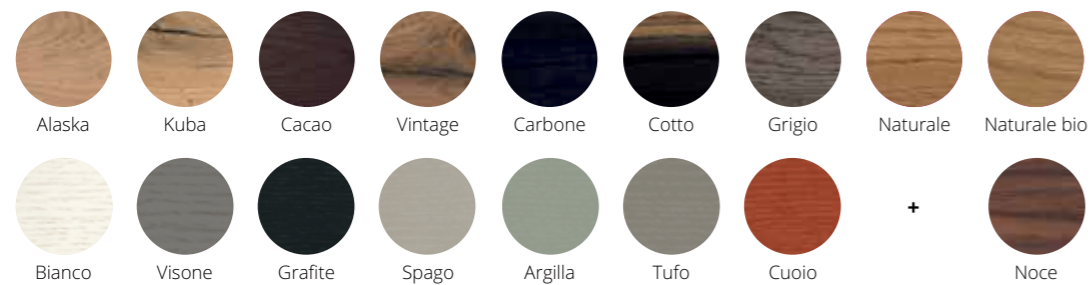

ice

Tavolo con piano Rovere Sp. 64 con cartella dogata. Gambe in vetro extra chiaro sp. 6 posizione D. • Table Ice with oak top thick. 64 with veneered blockboard. Legs in extra-clear glass thick. 6, position D.

Finiture piani · Top finishes