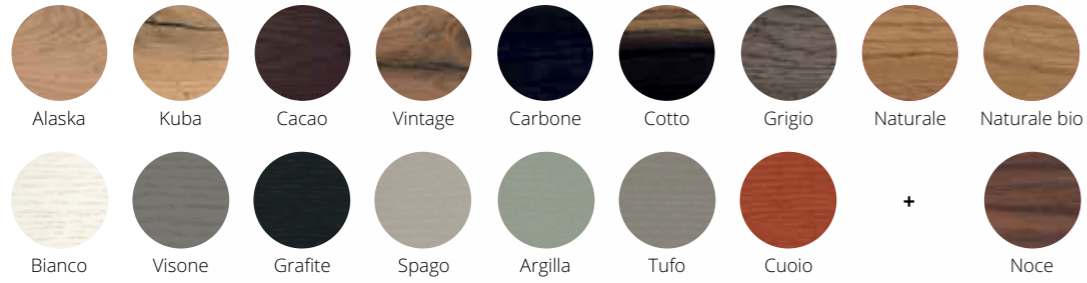

Finiture piani · Top finishes