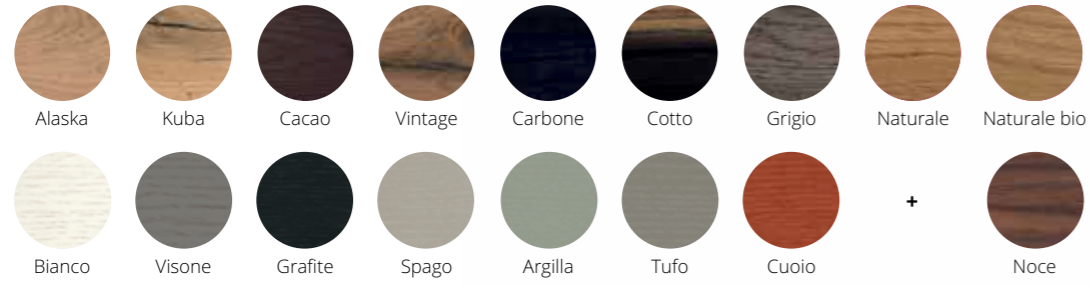

Finiture piani · Top finishes