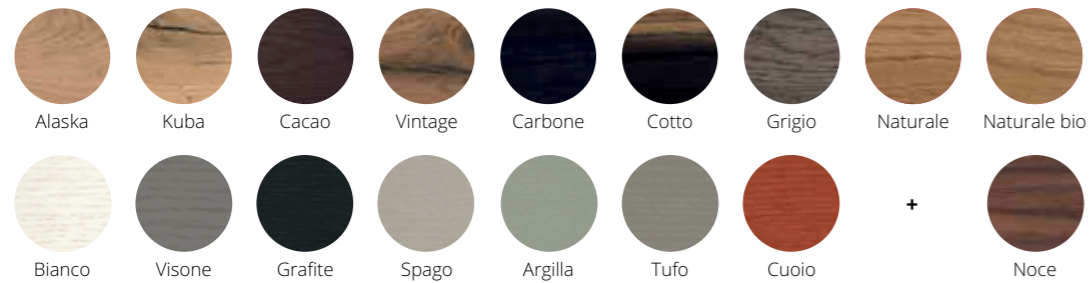

iron

Finiture piani · Top finishes