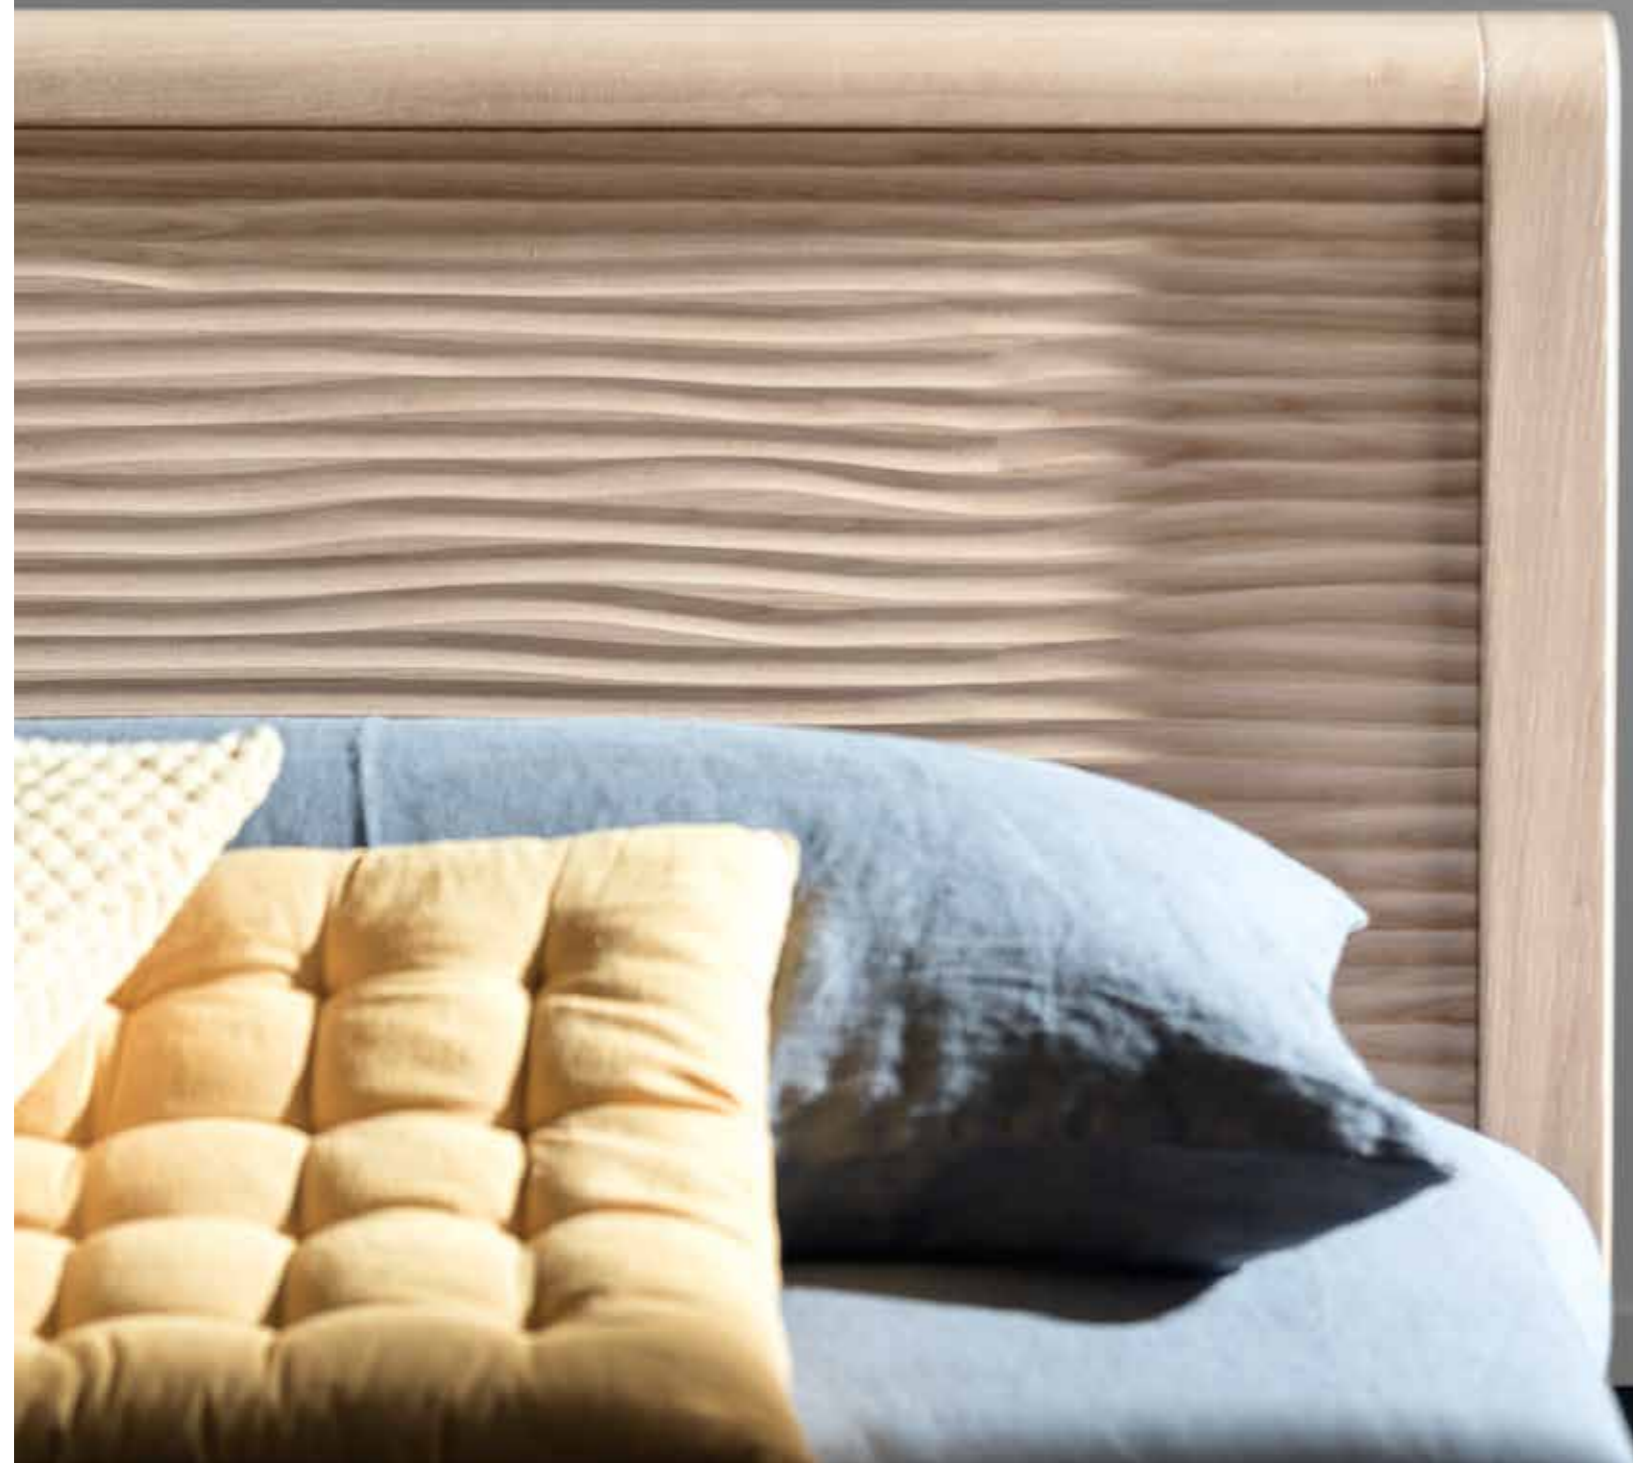

# willow

Letto Willow su supporto in vetro  
Bed Willow on glass support  
**LB-ZN7352**  
L.1740 x P.2280 x H.1000  
Finitura / Finish: Alaska

Comodino Clover  
Bedside table Clover  
**LB-ZN7420**  
L.530 x P.420 x H.510  
Finitura / Finish: Alaska